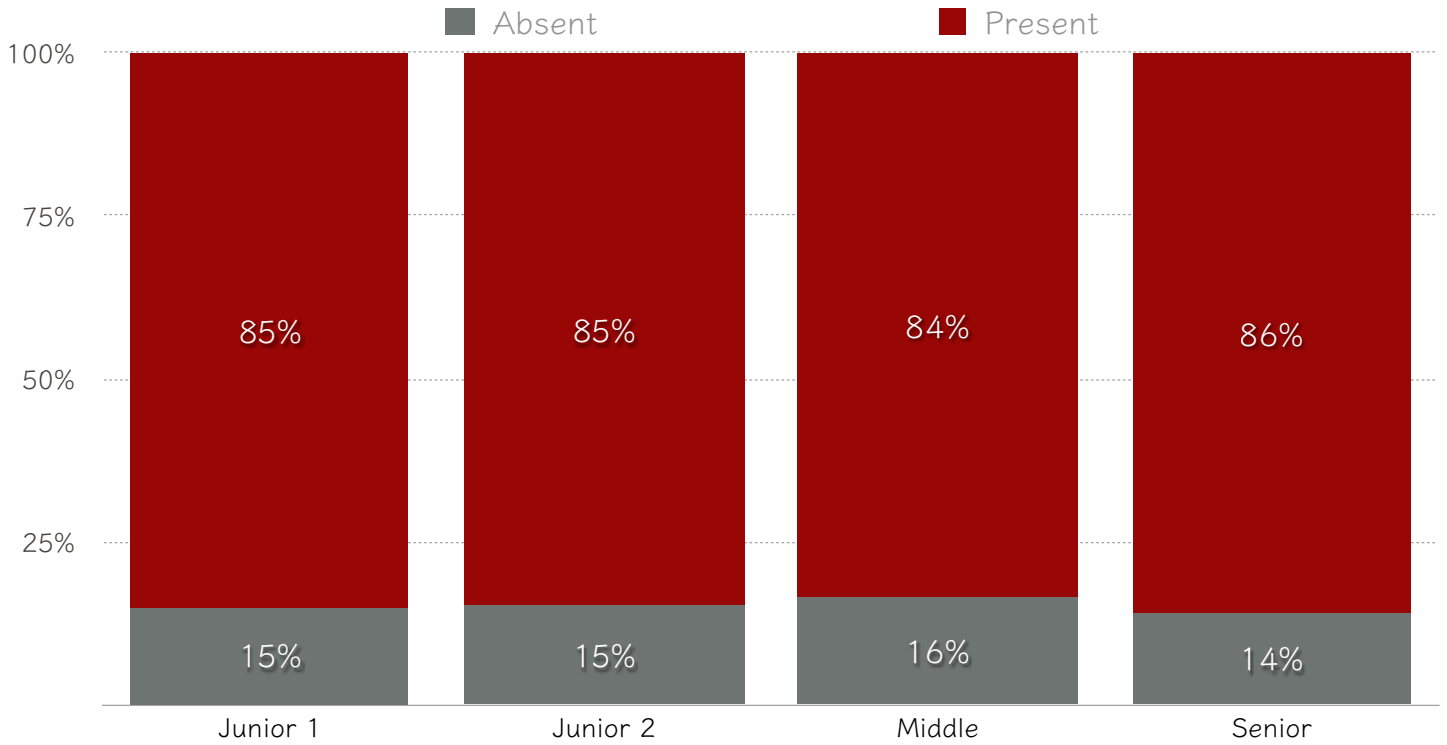

BEST CLASS & WEEKLY TOTAL ATTENDANCE

Once again, best class attendance for this week goes to Room 19. Room 19 achieved an impressive nearly perfect attendance rate of 90% 🥳. Well done once again and Congratulations to Room 19.

Term 4 - Week 4 ATTENDANCE 85%

TERM 4 UPCOMING EVENTS

**Senior School
CAMP**

13th - 15th
November

**Road Patrol
RAINBOWS END
TRIP**

Fri 22nd
November

**Senior School
PRIZE GIVING**

Fri 6th
December

**Whole School
ASSEMBLY**

Tue 10th
December

Nāku iti noa, nā

R W Maddren
Tumuaki